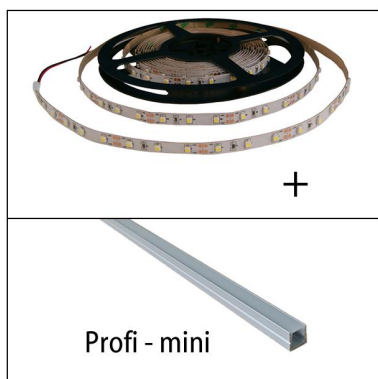

Monoflex 14,4w/m - 5mm assembled

24Vdc	120led /m	14,4w /m	CE		IP 20	Ra>90

De Monoflex 14,4w/m - 5mm assembled bestaat uit een ledstrip van 14,4w/m voorgeassembleerd in het profi-mini profiel. Aan de profielen hangt een aansluitkabel van 0,5m. De profielen kunnen max. 2 meter lang zijn.

Le Monoflex 14,4w/m assemblée se compose d'une bandeau LED de 14,4w/m pré-assemblé dans le profil profi-mini. Sur les profils est un câble de connexion de 0,5m. La longueur maximale du profil est de 2 mètres.

The Monoflex 14,4w/m - 5 mm assembled consists of an LED strip 14,4w/m pre-assembled in a profi-mini profile. On the profiles is a connection cable of 0,5m. The profiles can be up to 2 meter.