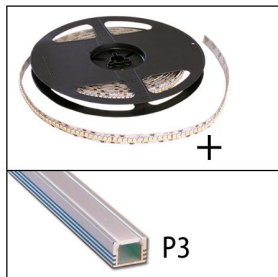

1 008 01 nw p3 c	3500K	€ 82,00
1 008 01 w p3 c	6000K	€ 82,00
1 008 01 ww p3 c	2700K	€ 82,00
1 008 01 xw p3 c	3000K	€ 82,00

Monoflex 19,2w/m in combinatie met Profiflat 3 met heldere cover
Monoflex 19,2w/m combinée avec le Profiflat 3 avec cache clair
Monoflex 19,2w/m combined with Profiflat 3 and clear cover

1 008 01 nw p3 o	3500K	€ 82,00
1 008 01 w p3 o	6000K	€ 82,00
1 008 01 ww p3 o	2700K	€ 82,00
1 008 01 xw p3 o	3000K	€ 82,00

Monoflex 19,2w/m in combinatie met Profiflat 3 met opale cover
Monoflex 19,2w/m combinée avec le Profiflat 3 avec cache opaline
Monoflex 19,2w/m combined with Profiflat 3 and opal cover

Bestelvoorbeeld / Exemple de commande / Ordering example :

U wenst / Vous souhaitez / You want :

0,90m Monoflex 19,2w/m-6000K in Profiflat 3 met opale cover
0,90m Monoflex 19,2w/m-6000K combinée avec Profiflat 3 avec cache opaline
0,90m Monoflex 19,2w/m-6000K combined with Profiflat 3 and opal cover

U bestelt / Vous commandez / You order :

1 008 01 w p3 o - 0,90x
Prijs / Prix / Price =
0,90 x € 82,00 = € 73,80

U krijgt / Vous recevez / You get :

Max. lengte / longueur max. / max. length: 2m
Afmetingen en accessoires profielen: zie profielen.
Dimensions et accessoires profils: voir profils.
Dimensions and accessories profiles: see profiles.