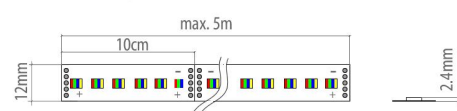

Rgbw-flex 19,2w/m

Rol/Rouleaux/Reel 5m

24Vdc	60led /m	19,2w /m	CE		IP20

1 011 01 rgbw Rgbw flex (rgb + 3000K - four in one chip technology) € 190,00

Afmetingen/Dimensions/Dimensions IP 20