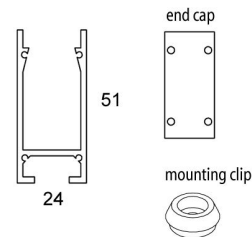

Profi - Wall

Geanodiseerd alu met opale afdekking / Alu anodisé avec cache opaline / Anodised alu with opal cover

1 116 01	2m	€ 40,00
accessoires/accessoires/accessories		
1 116 02		eindkap/cache/end cap € 2,10
1 116 03		mounting clip € 1,20