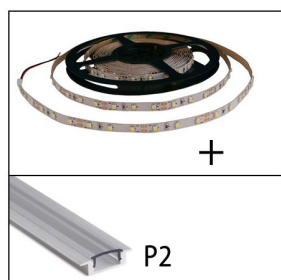

1 003 03 nw p2 c	3500K	€ 66,00
1 003 03 w p2 c	6000K	€ 66,00
1 003 03 ww p2 c	2700K	€ 66,00
1 003 03 xw p2 c	3000K	€ 66,00

Monoflex super 14,4w/m in combinatie met Profiflat 2 met heldere cover
Monoflex super 14,4w/m combinée avec le Profiflat 2 avec cache clair
Monoflex super 14,4w/m combined with Profiflat 2 and clear cover

1 003 03 nw p2 o	3500K	€ 66,00
1 003 03 w p2 o	6000K	€ 66,00
1 003 03 ww p2 o	2700K	€ 66,00
1 003 03 xw p2 o	3000K	€ 66,00

Monoflex super 14,4w/m in combinatie met Profiflat 2 met opale cover
Monoflex super 14,4w/m combinée avec le Profiflat 2 avec cache opaline
Monoflex super 14,4w/m combined with Profiflat 2 and opal cover