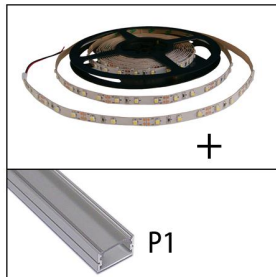

Pr/M	
1 001 03 nw p1 c	3500K	€ 52,00	Monoflex 4,8w/m in combinatie met Profiflat 1 met heldere cover Monoflex 4,8w/m combinée avec le Profiflat 1 avec cache clair Monoflex 4,8w/m combined with Profiflat 1 and clear cover
1 001 03 w p1 c	6000K	€ 52,00	
1 001 03 ww p1 c	2700K	€ 52,00	
1 001 03 xw p1 c	3000K	€ 52,00	

1 001 03 nw p1 o	3500K	€ 52,00	Monoflex 4,8w/m in combinatie met Profiflat 1 met opale cover Monoflex 4,8w/m combinée avec le Profiflat 1 avec cache opaline Monoflex 4,8w/m combined with Profiflat 1 and opal cover
1 001 03 w p1 o	6000K	€ 52,00	
1 001 03 ww p1 o	2700K	€ 52,00	
1 001 03 xw p1 o	3000K	€ 52,00