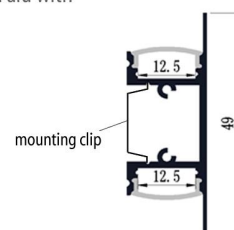

Profi - 24x51

Met opale afdekking / Avec cache opaline / With opal cover

1 115 01	2m	wit / blanc / white	€ 150,00
1 115 02	2m	zwart / noir / black	€ 150,00
accessoires/accessoires/accessories			
1 115 03		eindkap wit / cache blanc / end cap white	€ 9,00
1 115 04		eindkap zwart / cache noir / end cap black	€ 9,00
1 115 05		mounting clip	€ 5,94

Profi - Wall

Geanodiseerd alu met opale afdekking / Alu anodisé avec cache opaline / Anodised alu with opal cover

1 116 01	2m	€ 40,00
accessoires/accessoires/accessories		
1 116 02		eindkap/cache/end cap € 2,10
1 116 03		mounting clip € 1,20

Verkrijgbaar in structuurlak op aanvraag. / Disponible en peinture texturée sur demande. / Available in texture paint on request.