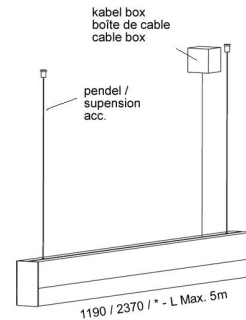

AC Linea 40x83

De AC linea 40x83 is een ledprofiel dat volledig op maat gemaakt wordt en direct aansluitbaar is op netspanning. Standaard is dit profiel beschikbaar in 1190 en 2370mm. De armatuur bestaat uit een basis montage profiel en een ledprofiel. Het is afgewerkt met een opale cover. In combinatie met het pendelaccessoire kan het profiel gebruikt worden als pendelarmatuur. Voor lengtes op maat dient een offerte aangevraagd te worden.

Le AC linea 40x83 se compose d'un profil assemblé en mesure et connectable directement a la tension du secteur. Par défaut, ce profil est disponible en 1190 et 2370mm. Le luminaire se compose d'un profil de montage de base et d'un profil LED. Il est fini avec un cache opale. En combinaison avec l'accessoire de suspension, le profil peut être utilisé comme luminaire suspendu. Un devis doit être demandé pour les longueurs à mesure.

The AC linea 40x83 is a LED profile that is fully customized and can be connected directly to mains voltage. By default this profile is available in 1190 and 2370mm. The luminaire consists of a basic mounting profile and a LED profile. It is finished with an opal cover. In combination with the suspension accessory, the profile can be used as a pendant luminaire. A quotation must be requested for customized lengths.

			P	L	Kleur / couleur / color	
0085 01 ww	2700K	2940lm	30w	1190mm	Geanodiseerd alu / Alu. anodisé / Anodised alu.	€ 270,00
0085 01 xw	3000K	3162lm	30w	1190mm	Geanodiseerd alu / Alu. anodisé / Anodised alu	€ 270,00
0085 02 ww	2700K	2940lm	30w	1190mm	Wit gelakt alu / Alu laque en blanc / White painted alu	€ 310,00
0085 02 xw	3000K	3162lm	30w	1190mm	Wit gelakt alu / Alu laque en blanc / White painted alu	€ 310,00
0085 03 ww	2700K	2940lm	30w	1190mm	Zwart gelakt alu / Alu laque en noir / Black painted alu	€ 310,00
0085 03 xw	3000K	3162lm	30w	1190mm	Zwart gelakt alu / Alu laque en noir / Black painted alu	€ 310,00
0085 04 ww	2700K	5750lm	60w	2370mm	Geanodiseerd alu / Alu. anodisé / Anodised alu	€ 540,00
0085 04 xw	3000K	6325lm	60w	2370mm	Geanodiseerd alu / Alu. anodisé / Anodised alu	€ 540,00
0085 05 ww	2700K	5750lm	60w	2370mm	Wit gelakt alu / Alu laque en blanc / White painted alu	€ 620,00
0085 05 xw	3000K	6325lm	60w	2370mm	Wit gelakt alu / Alu laque en blanc / White painted alu	€ 620,00
0085 06 ww	2700K	5750lm	60w	2370mm	Zwart gelakt alu / Alu laque en noir / Black painted alu	€ 620,00
0085 06 xw	3000K	6325lm	60w	2370mm	Zwart gelakt alu / Alu laque en noir / Black painted alu	€ 620,00
0085 xx xx	Maatwerk mogelijk, vraag uw offerte. / Produit à mesure possible, demandez votre devis. / Customized product possible, ask your quotation.					

Accessoire / Accessoire / Accessory

0085 10	pendel / suspension acc. (2x)				€ 22,00
0085 11	kabelbox / boîte de cable / cable box			Geanodiseerd alu. / Alu. anodisé / Anodised alu.	€ 34,00
0085 12	kabelbox / boîte de cable / cable box			Wit gelakt alu / Alu laque en blanc / White painted alu	€ 34,00
0085 13	kabelbox / boîte de cable / cable box			Zwart gelakt alu / Alu laque en noir / Black painted alu	€ 34,00