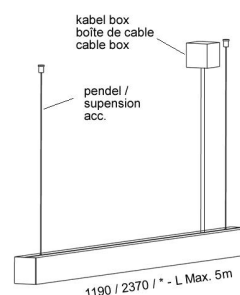

AC Linea 40x50

De AC linea 40x50 is een ledprofiel dat volledig op maat gemaakt wordt en direct aansluitbaar is op netspanning. Standaard is dit profiel beschikbaar in 1190 en 2370mm. De armatuur bestaat uit een basis montage profiel en een ledprofiel. Het is afgewerkt met een opale cover. In combinatie met het pendelaccessoire kan het profiel gebruikt worden als pendelarmatuur. Voor lengtes op maat dient een offerte aangevraagd te worden.

Le AC linea 40x50 se compose d'un profil assemblé en mesure et connectable directement a la tension du secteur. Par défaut, ce profil est disponible en 1190 et 2370mm. Le luminaire se compose d'un profil de montage de base et d'un profil LED. Il est fini avec un cache opale. En combinaison avec l'accessoire de suspension, le profil peut être utilisé comme luminaire suspendu. Un devis doit être demandé pour les longueurs à mesure.

The AC linea 40x50 is a LED profile that is fully customized and can be connected directly to mains voltage. By default this profile is available in 1190 and 2370mm. The luminaire consists of a basic mounting profile and a LED profile. It is finished with an opal cover. In combination with the suspension accessory, the profile can be used as a pendant luminaire. A quotation must be requested for customized lengths.

		P	L	Kleur / couleur / color	
0084 01 ww	2700K	2940lm	30w 1190mm	Geanodiseerd alu / Alu anodisé / Anodised alu	€ 270,00
0084 01 xw	3000K	3162lm	30w 1190mm	Geanodiseerd alu / Alu anodisé / Anodised alu	€ 270,00
0084 02 ww	2700K	2940lm	30w 1190mm	Wit gelakt alu / Alu laque en blanc / White painted alu	€ 310,00
0084 02 xw	3000K	3162lm	30w 1190mm	Wit gelakt alu / Alu laque en blanc / White painted alu	€ 310,00
0084 03 ww	2700K	2940lm	30w 1190mm	Zwart gelakt alu / Alu laque en noir / Black painted alu	€ 310,00
0084 03 xw	3000K	3162lm	30w 1190mm	Zwart gelakt alu / Alu laque en noir / Black painted alu	€ 310,00
0084 04 ww	2700K	5750lm	60w 2370mm	Geanodiseerd alu / Alu anodisé / Anodised alu	€ 540,00
0084 04 xw	3000K	6325lm	60w 2370mm	Geanodiseerd alu / Alu anodisé / Anodised alu	€ 540,00
0084 05 ww	2700K	5750lm	60w 2370mm	Wit gelakt alu / Alu laque en blanc / White painted alu	€ 620,00
0084 05 xw	3000K	6325lm	60w 2370mm	Wit gelakt alu / Alu laque en blanc / White painted alu	€ 620,00
0084 06 ww	2700K	5750lm	60w 2370mm	Zwart gelakt alu / Alu laque en noir / Black painted alu	€ 620,00
0084 06 xw	3000K	6325lm	60w 2370mm	Zwart gelakt alu / Alu laque en noir / Black painted alu	€ 620,00
0084 xx xx	Maatwerk mogelijk, vraag uw offerte. / Produit à mesure possible, demandez votre devis. / Customized product possible, ask your quotation.				

Accessoire / Accessoire / Accessory

0084 10	pendel / suspension acc. (2x)	€ 22,00
0084 11	kabelbox / boîte de cable / cable box	Geanodiseerd alu. / Alu. anodisé / Anodised alu. € 34,00
0084 12	kabelbox / boîte de cable / cable box	Wit gelakt alu / Alu laque en blanc / White painted alu € 34,00
0084 13	kabelbox / boîte de cable / cable box	Zwart gelakt alu / Alu laque en noir / Black painted alu € 34,00