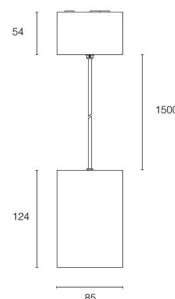

Plafo 15 - pendant - white

85-265Vac	1 Led	20w	CE		IP20	Ra>95

Dimbaar / Dimmable / Dimmable

			Reflector	
4 031 01 nw	4000K	1420lm	Wit/Blanc/White	€ 175,00
4 031 01 ww	2700K	1300lm	Wit/Blanc/White	€ 175,00
4 031 01 xw	3000K	1350lm	Wit/Blanc/White	€ 175,00
4 031 02 nw	4000K	1420lm	Goud/Or/Gold	€ 175,00
4 031 02 ww	2700K	1300lm	Goud/Or/Gold	€ 175,00
4 031 02 xw	3000K	1350lm	Goud/Or/Gold	€ 175,00
4 031 03 nw	4000K	1420lm	Zwart/Noir/Black	€ 175,00
4 031 03 ww	2700K	1300lm	Zwart/Noir/Black	€ 175,00
4 031 03 xw	3000K	1350lm	Zwart/Noir/Black	€ 175,00

Materiaal / Materiel / Material

Wit gelakt alu / Alu laqué en blanc / White painted alu