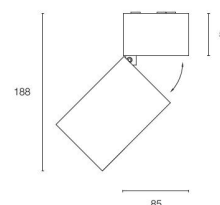

Plafo 15 - orientable - white

85-265Vac	1 Led	20w	CE		IP20	Ra>95

Dimbaar / Dimmable / Dimmable

				Reflector	
4 030 01 nw	4000K	1420lm		Wit/Blanc/White	€ 186,00
4 030 01 ww	2700K	1300lm		Wit/Blanc/White	€ 186,00
4 030 01 xw	3000K	1350lm		Wit/Blanc/White	€ 186,00
4 030 02 nw	4000K	1420lm		Goud/Or/Gold	€ 186,00
4 030 02 ww	2700K	1300lm		Goud/Or/Gold	€ 186,00
4 030 02 xw	3000K	1350lm		Goud/Or/Gold	€ 186,00
4 030 03 nw	4000K	1420lm		Zwart/Noir/Black	€ 186,00
4 030 03 ww	2700K	1300lm		Zwart/Noir/Black	€ 186,00
4 030 03 xw	3000K	1350lm		Zwart/Noir/Black	€ 186,00

Materiaal / Materiel / Material

Wit gelakt alu / Alu laqué en blanc / White painted alu