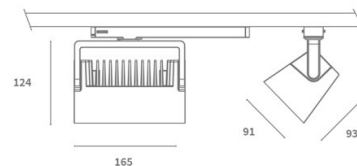

Proji 25 - 23w

230Vac	1 Led	23w	CE		IP20		3F

Materiaal / Materiel / Material

Gelakt alu (structuurlak) / Alu laqué (peinture texturée) /
Painted alu (texture paint)

6 027 01 nw	4000K	3551lm	Wit/Blanc/White	€ 179,50
6 027 01 ww	3000K	3298lm	Wit/Blanc/White	€ 179,50
6 027 02 nw	4000K	3551lm	Zwart/Noir/Black	€ 179,50
6 027 02 ww	3000K	3298lm	Zwart/Noir/Black	€ 179,50
6 027 03 nw	4000K	3551lm	Grijs/Gris/Grey	€ 179,50
6 027 03 ww	3000K	3298lm	Grijs/Gris/Grey	€ 179,50