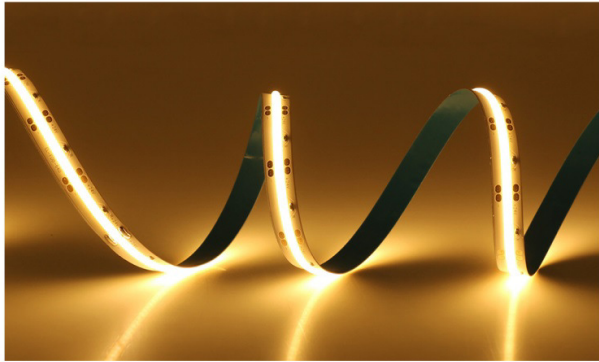

## NEW! COB flex 15w/m

- No dots
- 180° beam angle
- Uniform light