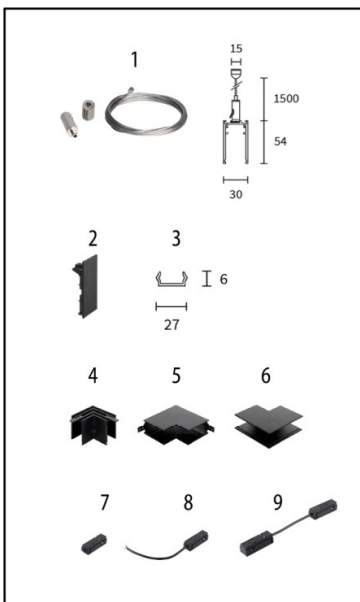

48v track - on - accessories

N Zwart / Noir / Black			
1	6 200 04 b	Ophangbevestiging 1,5m - Kit suspension 1,5m - Suspension kit 1,5m	€ 9,70
2	6 202 02 b	Eindkap - Pièce de finition - End cap	€ 4,00
3	6 202 01 b	Afdekking 2m - Cache 2m - Cover 2m	€ 35,00
4	6 200 05 b	L-bocht voor - connecteur L - L connector	€ 17,00
5	6 200 06 b	Binnen wand naar wand connector - Connecteur mur/mur int. - int. wall/wall connector	€ 17,00
6	6 200 07 b	Buiten wand naar wand connector - Connecteur mur/mur ext. - Ext. wall/wall connector	€ 17,00
7	6 202 03 b	Doorverbindconnector - Connecteur - Connector	€ 17,50
8	6 202 04 b	Aansluitconnector met kabel - Connecteur avec câble - Connector with cable	€ 30,00
9	6 202 05 b	Doorverbindconnector met kabel - Connecteur avec câble - Connector avec cable	€ 31,50
N Wit / Blanc / White			
1	6 200 04 w	Ophangbevestiging 1,5m - Kit suspension 1,5m - Suspension kit 1,5m	€ 9,70
2	6 202 02 w	Eindkap - Pièce de finition - End cap	€ 4,00
3	6 202 01 w	Afdekking 2m - cache 2m - cover 2m	€ 35,00
4	6 200 05 w	L-bocht voor - connecteur L - L connector	€ 17,00
5	6 200 06 w	Binnen wand naar wand connector - Connecteur mur/mur int. - int. wall/wall connector	€ 17,00
6	6 200 07 w	Buiten wand naar wand connector - Connecteur mur/mur ext. - Ext. wall/wall connector	€ 17,00
9	6 202 05 w	Doorverbindconnector met kabel - Connecteur avec câble - Connector avec cable	€ 31,50