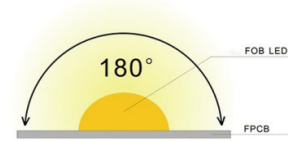

## NEW! COB flex 15w/m

- No dots
- 180° beam angle
- Uniform light