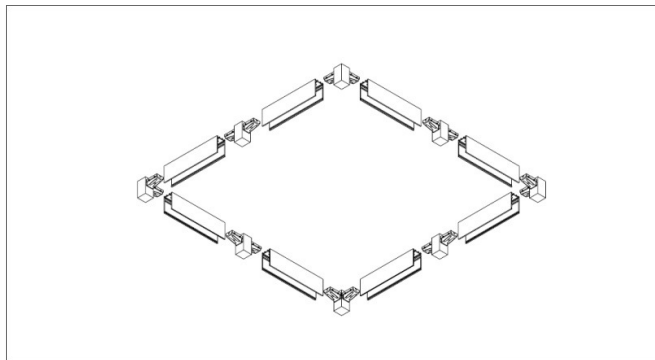

48v track - on - accessories square installation

N Zwart / Noir / Black

1	6 200 08 b	Elektrische verbinding 90° - Connexion électrique 90° - Electrical connection 90°	€ 34,86
2	6 200 09 b	Elektrische doorverbinding - Connexion électrique - Electrical connection	€ 34,86
3	6 200 10 b	Elektrische T - verbinding links - Connexion T gauche électrique - Electrical left T - connection	€ 42,28
3	6 200 11 b	Elektrische T - verbinding rechts - Connexion T droite électrique - Electrical right T - connection	€ 42,28
4	6 200 12 b	Elektrische X - verbinding - Connexion X électrique - Electrical X - connection	€ 45,78

N Wit / Blanc / White

1	6 200 08 w	Elektrische verbinding 90° - Connexion électrique 90° - Electrical connection 90°	€ 34,86
2	6 200 09 w	Elektrische doorverbinding - Connexion électrique - Electrical connection	€ 34,86
3	6 200 10 w	Elektrische T - verbinding links - Connexion T gauche électrique - Electrical left T - connection	€ 42,28
3	6 200 11 w	Elektrische T - verbinding rechts - Connexion T droite électrique - Electrical right T - connection	€ 42,28
4	6 200 12 w	Elektrische X - verbinding - Connexion X électrique - Electrical X - connection	€ 45,78

48v track - on - accessories hexagonal installation

N Zwart / Noir / Black

1	6 200 13 b	Elektrische verbinding 120° - Connexion électrique 120° - Electrical connection 120°	€ 38,50
2	6 200 14 b	Elektrische verbinding 2x60° - Connexion électrique 2x60° - Electrical connection 2x60°	€ 34,58
3	6 200 15 b	Elektrische verbinding 6x60° - Connexion électrique 6x60° - Electrical connection 6x60°	€ 116,80

N Wit / Blanc / White