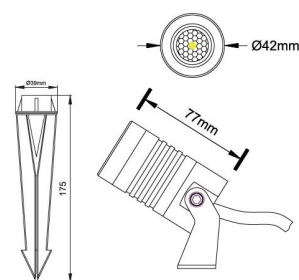

Proji 8 - 15w

230Vac	1 Led	15w	CE		

Materiaal / Materiel / Material
Zwart gelakt alu / Alu laqué en noir / Black painted alu

6 008 02 ww 3000K* 1250lm € 85,00

* Andere lichtkleuren op aanvraag / Autres couleurs de la lumière sûr demande / Other lightcolors on request.