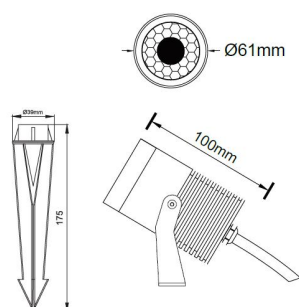

Proji 8 - extension

Materiaal / Materiel / Material
Zwart gelakt alu / Alu laqué en noir / Black painted alu

Er kunnen verschillende stangen in elkaar geschroefd worden.

Différentes tiges peuvent être vissées ensemble.

Different rods can be screwed together.

6 008 01 s € 16,50