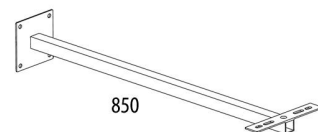

Materiaal / Materiel / Material

Zwart gelakt alu / Alu laqué en noir / Black painted alu

*Verkrijgbaar in grijs (GRY) gelakt alu op aanvraag.

*Disponible en aluminium peint en gris (GRY) sur demande.

*Available in gray (GRY) painted aluminum on request.

Accessoire / Accessoire / Accessory : Verlengstang zwart 850 mm /

Tige d'extension noir 850mm / Extension rod black 850mm