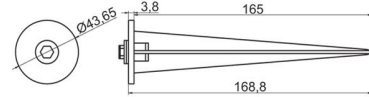

*Available in gray (GRY) and white (WHI) painted aluminum on request.

Afmetingen / Dimensions / Dimensions : 114.5X86X105mm

Accessoire / Accessoire / Accessory : Spike

Proji 1 - 30w

230Vac	1 Led	30w	CE		IP65	
--------	-------	-----	----	--	------	--