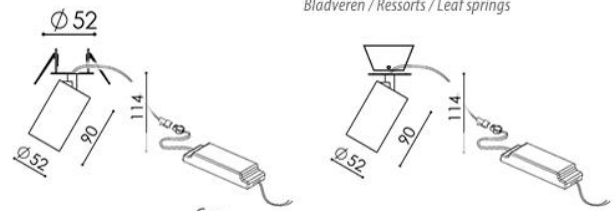

Inbo 35 - black - 230Vac

Materiaal / Matériel / Material

Zwart gelakt alu (structuurlak) / Alu laqué en noir (peinture texturée) / Black painted alu (texture paint)