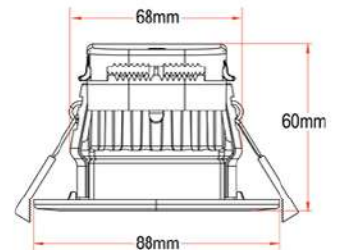

2 931 01 ad 2700K / 3000K / 4000K / 6000K 700 / 730 / 760 / 800lm
Accessoires/Accessories

11 010 01 Afdekring wit / Couvercle blanc / Cover ring white

11 010 02 Afdekring zwart / Couvercle noir / Cover ring black

11 010 03 Afdekring geborsteld chroom / Couvercle chrome brossé / Cover ring brushed chrome