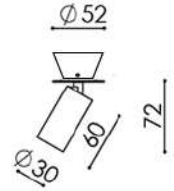

Bladveren / Ressorts / Leaf springs